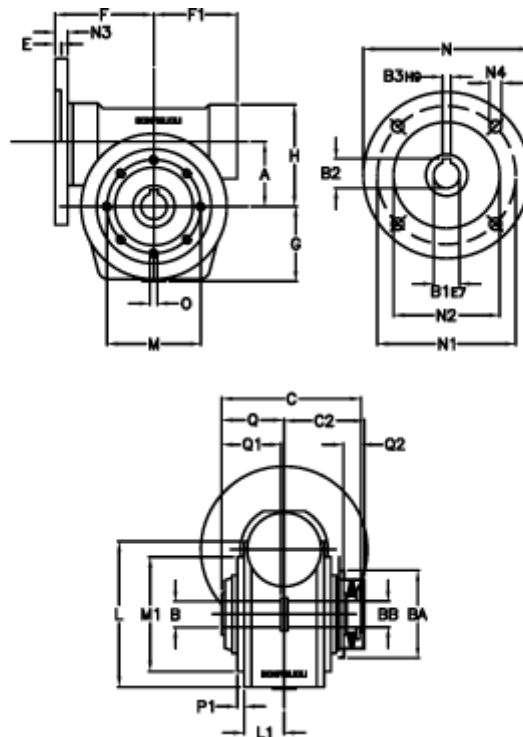

Article number: 390204906072816

Description: Worm Gear with Torque Limiter
VF 49-L1-P-60 P71B14

Measures

a = 49.50	C2 = 63,5	L1 = 36.8	O = M6x8
B = 25	Description = VF 49P-xx-71B14	m = 94	P1 = 2.5
B1 E7 = 14	E = 3.0	M1 = 68	Q = 51.0
B2 = 16.3	F = 70	N = 105	Q1 = 41
B3 H9 = 5	F1 = 63	N1 = 85	Q2 = 15
BA = 63	g = 56	N2 = 70	
BB H7 = 14	H = 80.0	N3 = 10.5	
C = 105	L = 107.5	N4 = 6,5	